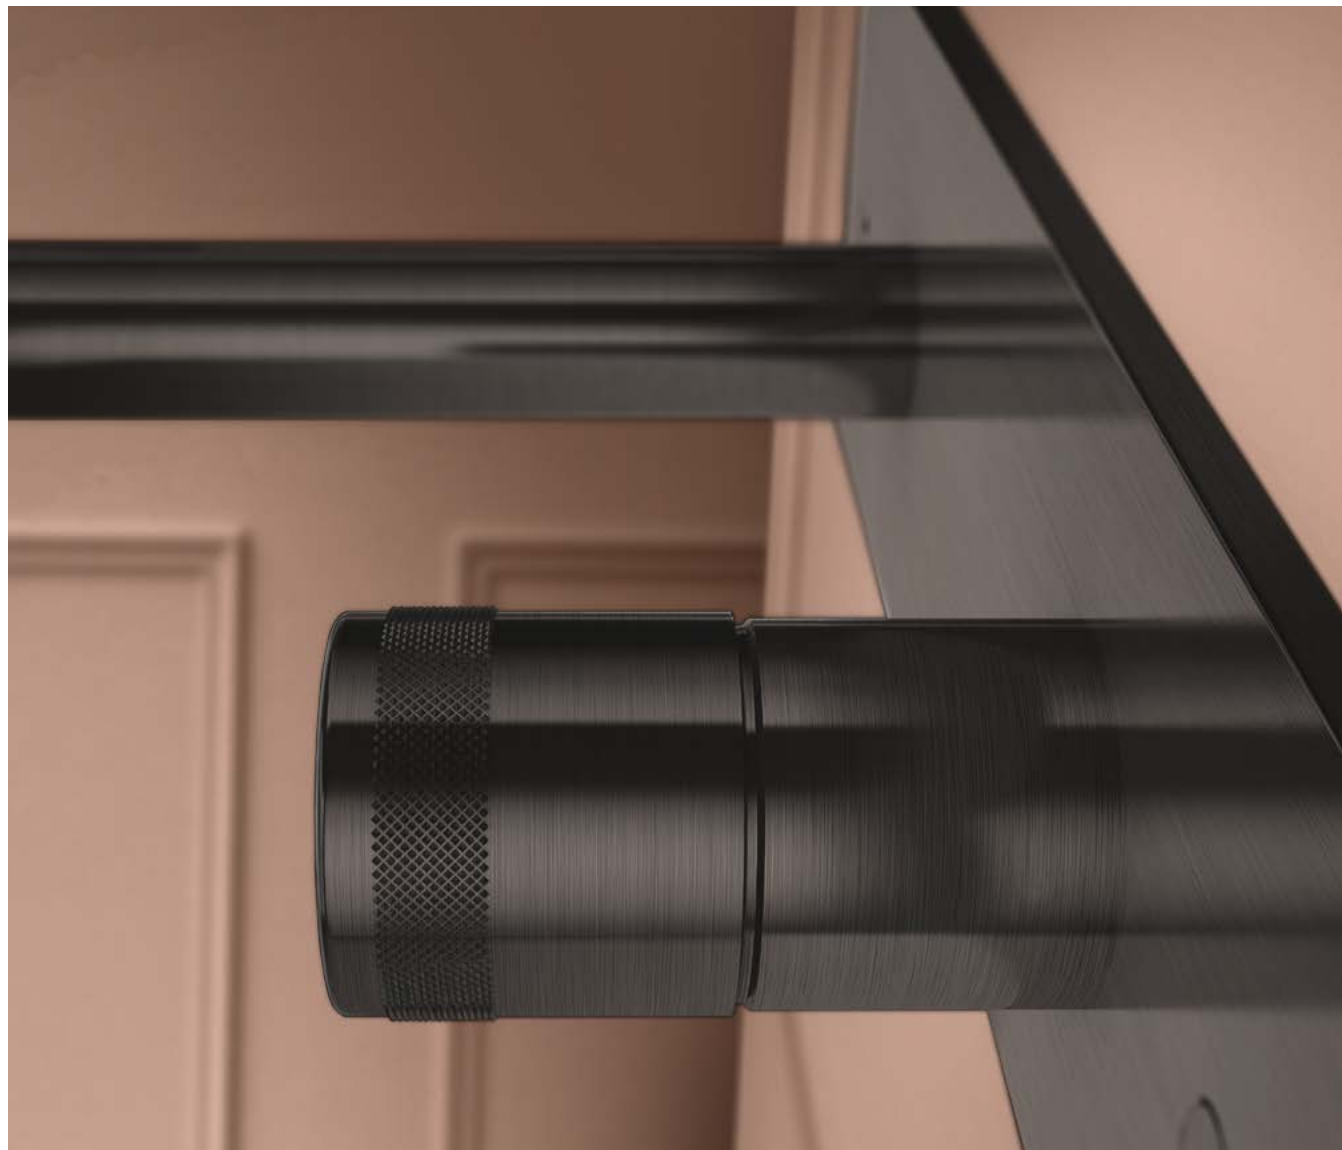

High basin mixer, brushed bronze PVD - HIR3

Set per lavabo 3 fori, oro spazzolato PVD - HIR23

3-hole deck-mounted basin set, brushed gold PVD - HIR23

Miscelatore lavabo a muro, carbon spazzolato PVD - HRN21