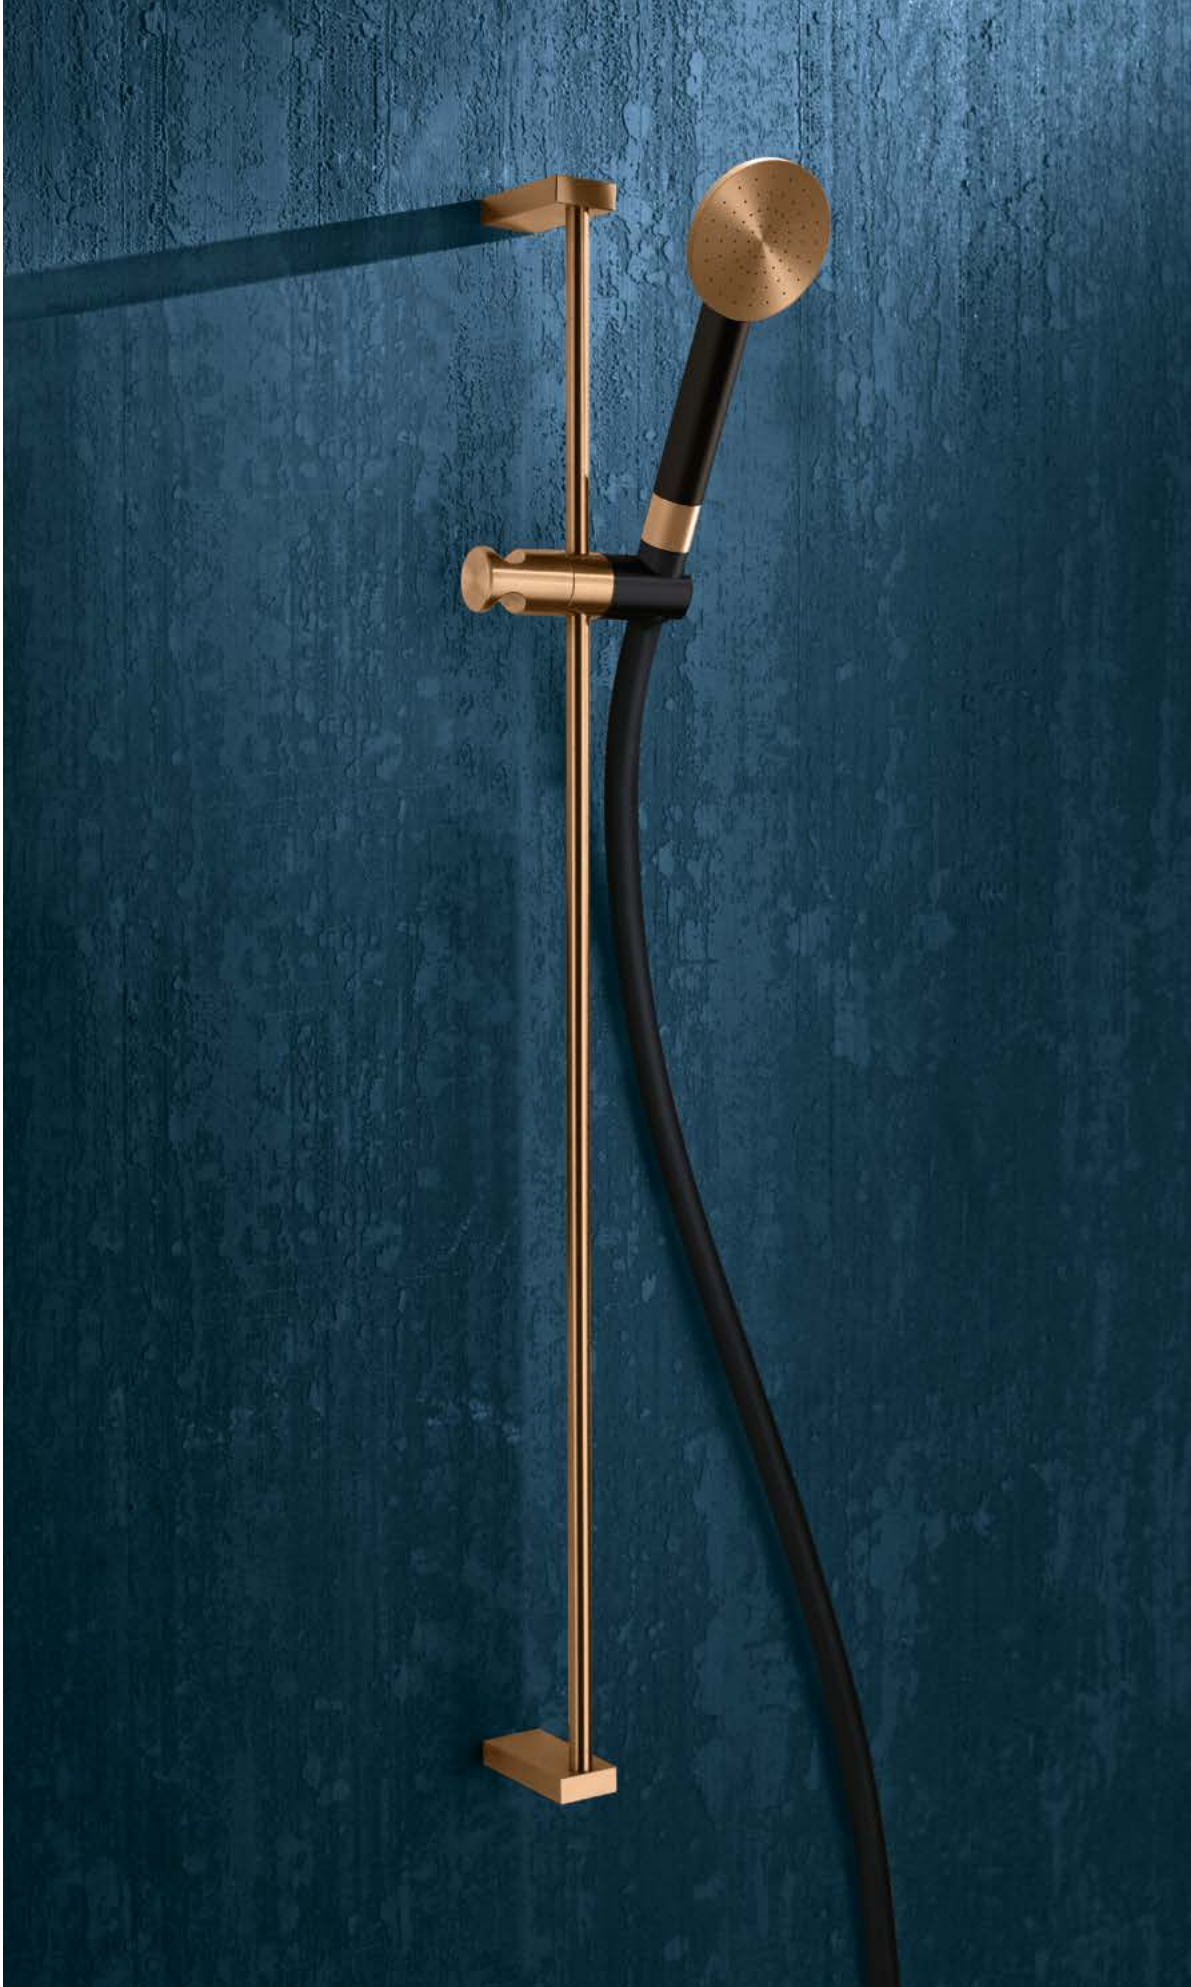

Asta saliscendi tonda, bronzo spazzolato PVD - ASN1
Doccetta Ø 70 mm, bronzo spazzolato PVD - DWN2
Flessibile nero opaco - FLEX 1N

Round shower bar, brushed bronze PVD - ASN1
Ø 70 mm hand shower, brushed bronze PVD - DWN2
Matt black flexible hose - FLEX 1N