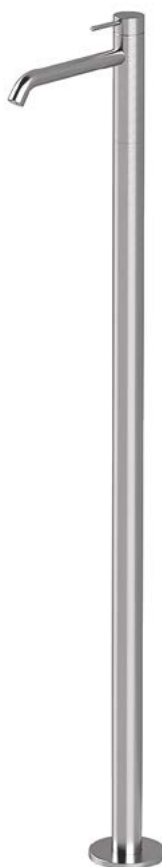

Cod. TKI97

Miscelatore lavabo a pavimento
Floor-standing basin mixer