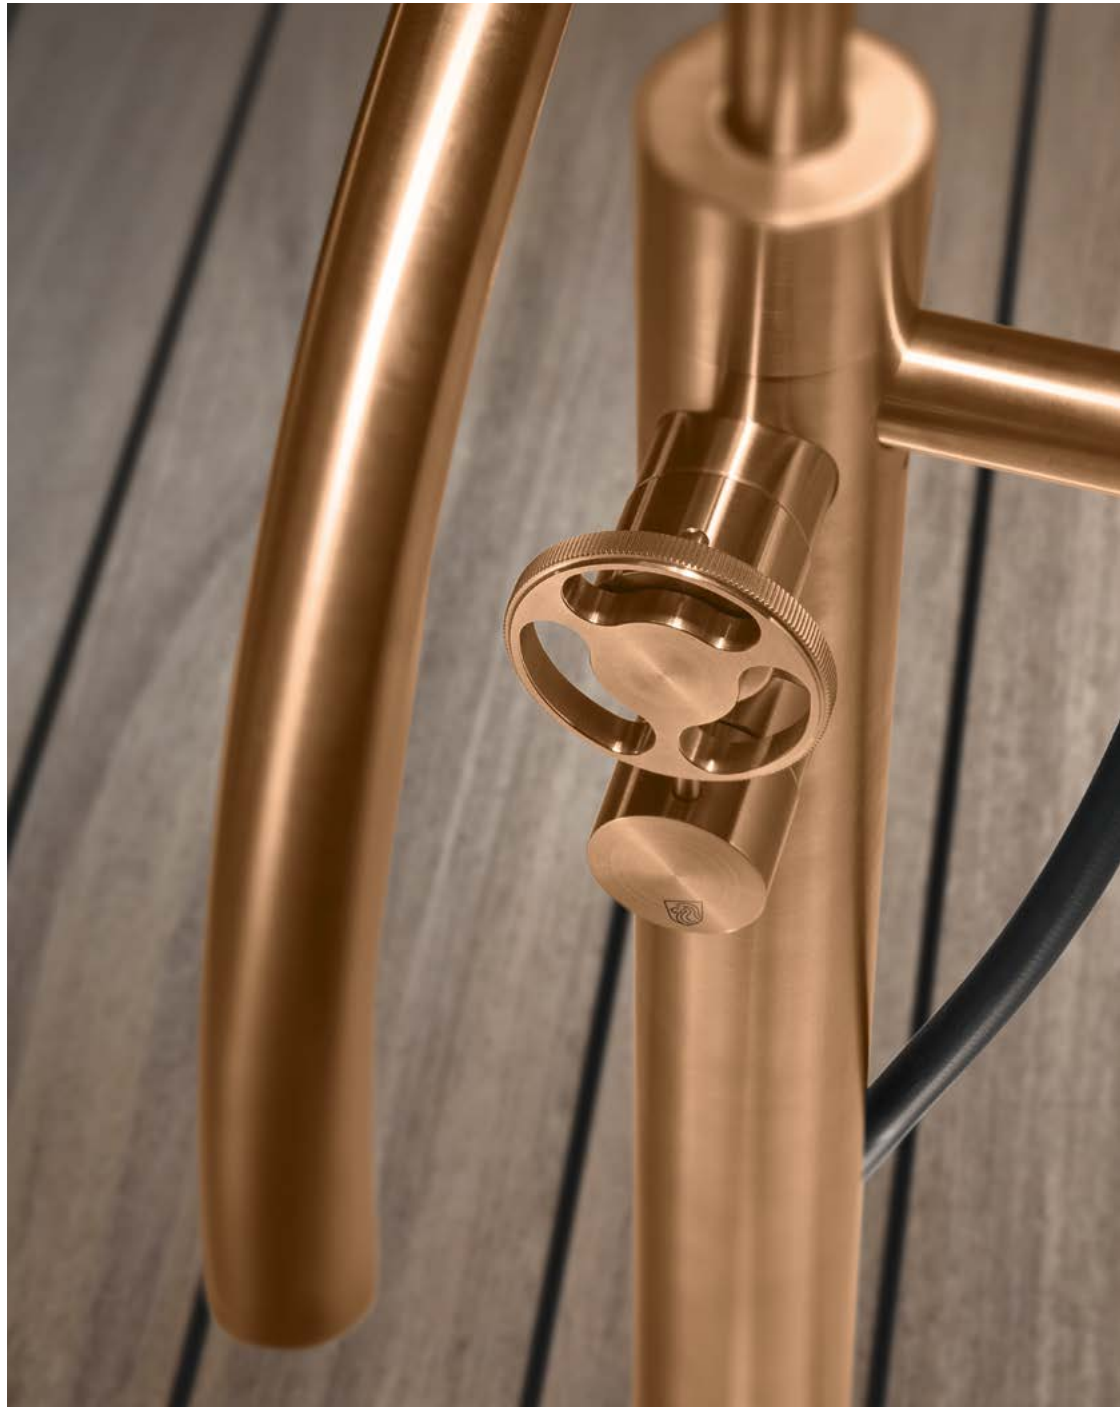

Piantana vasca, bronzo spazzolato PVD - PVK99

Free-standing bath mixer, brushed bronze PVD - PVK99