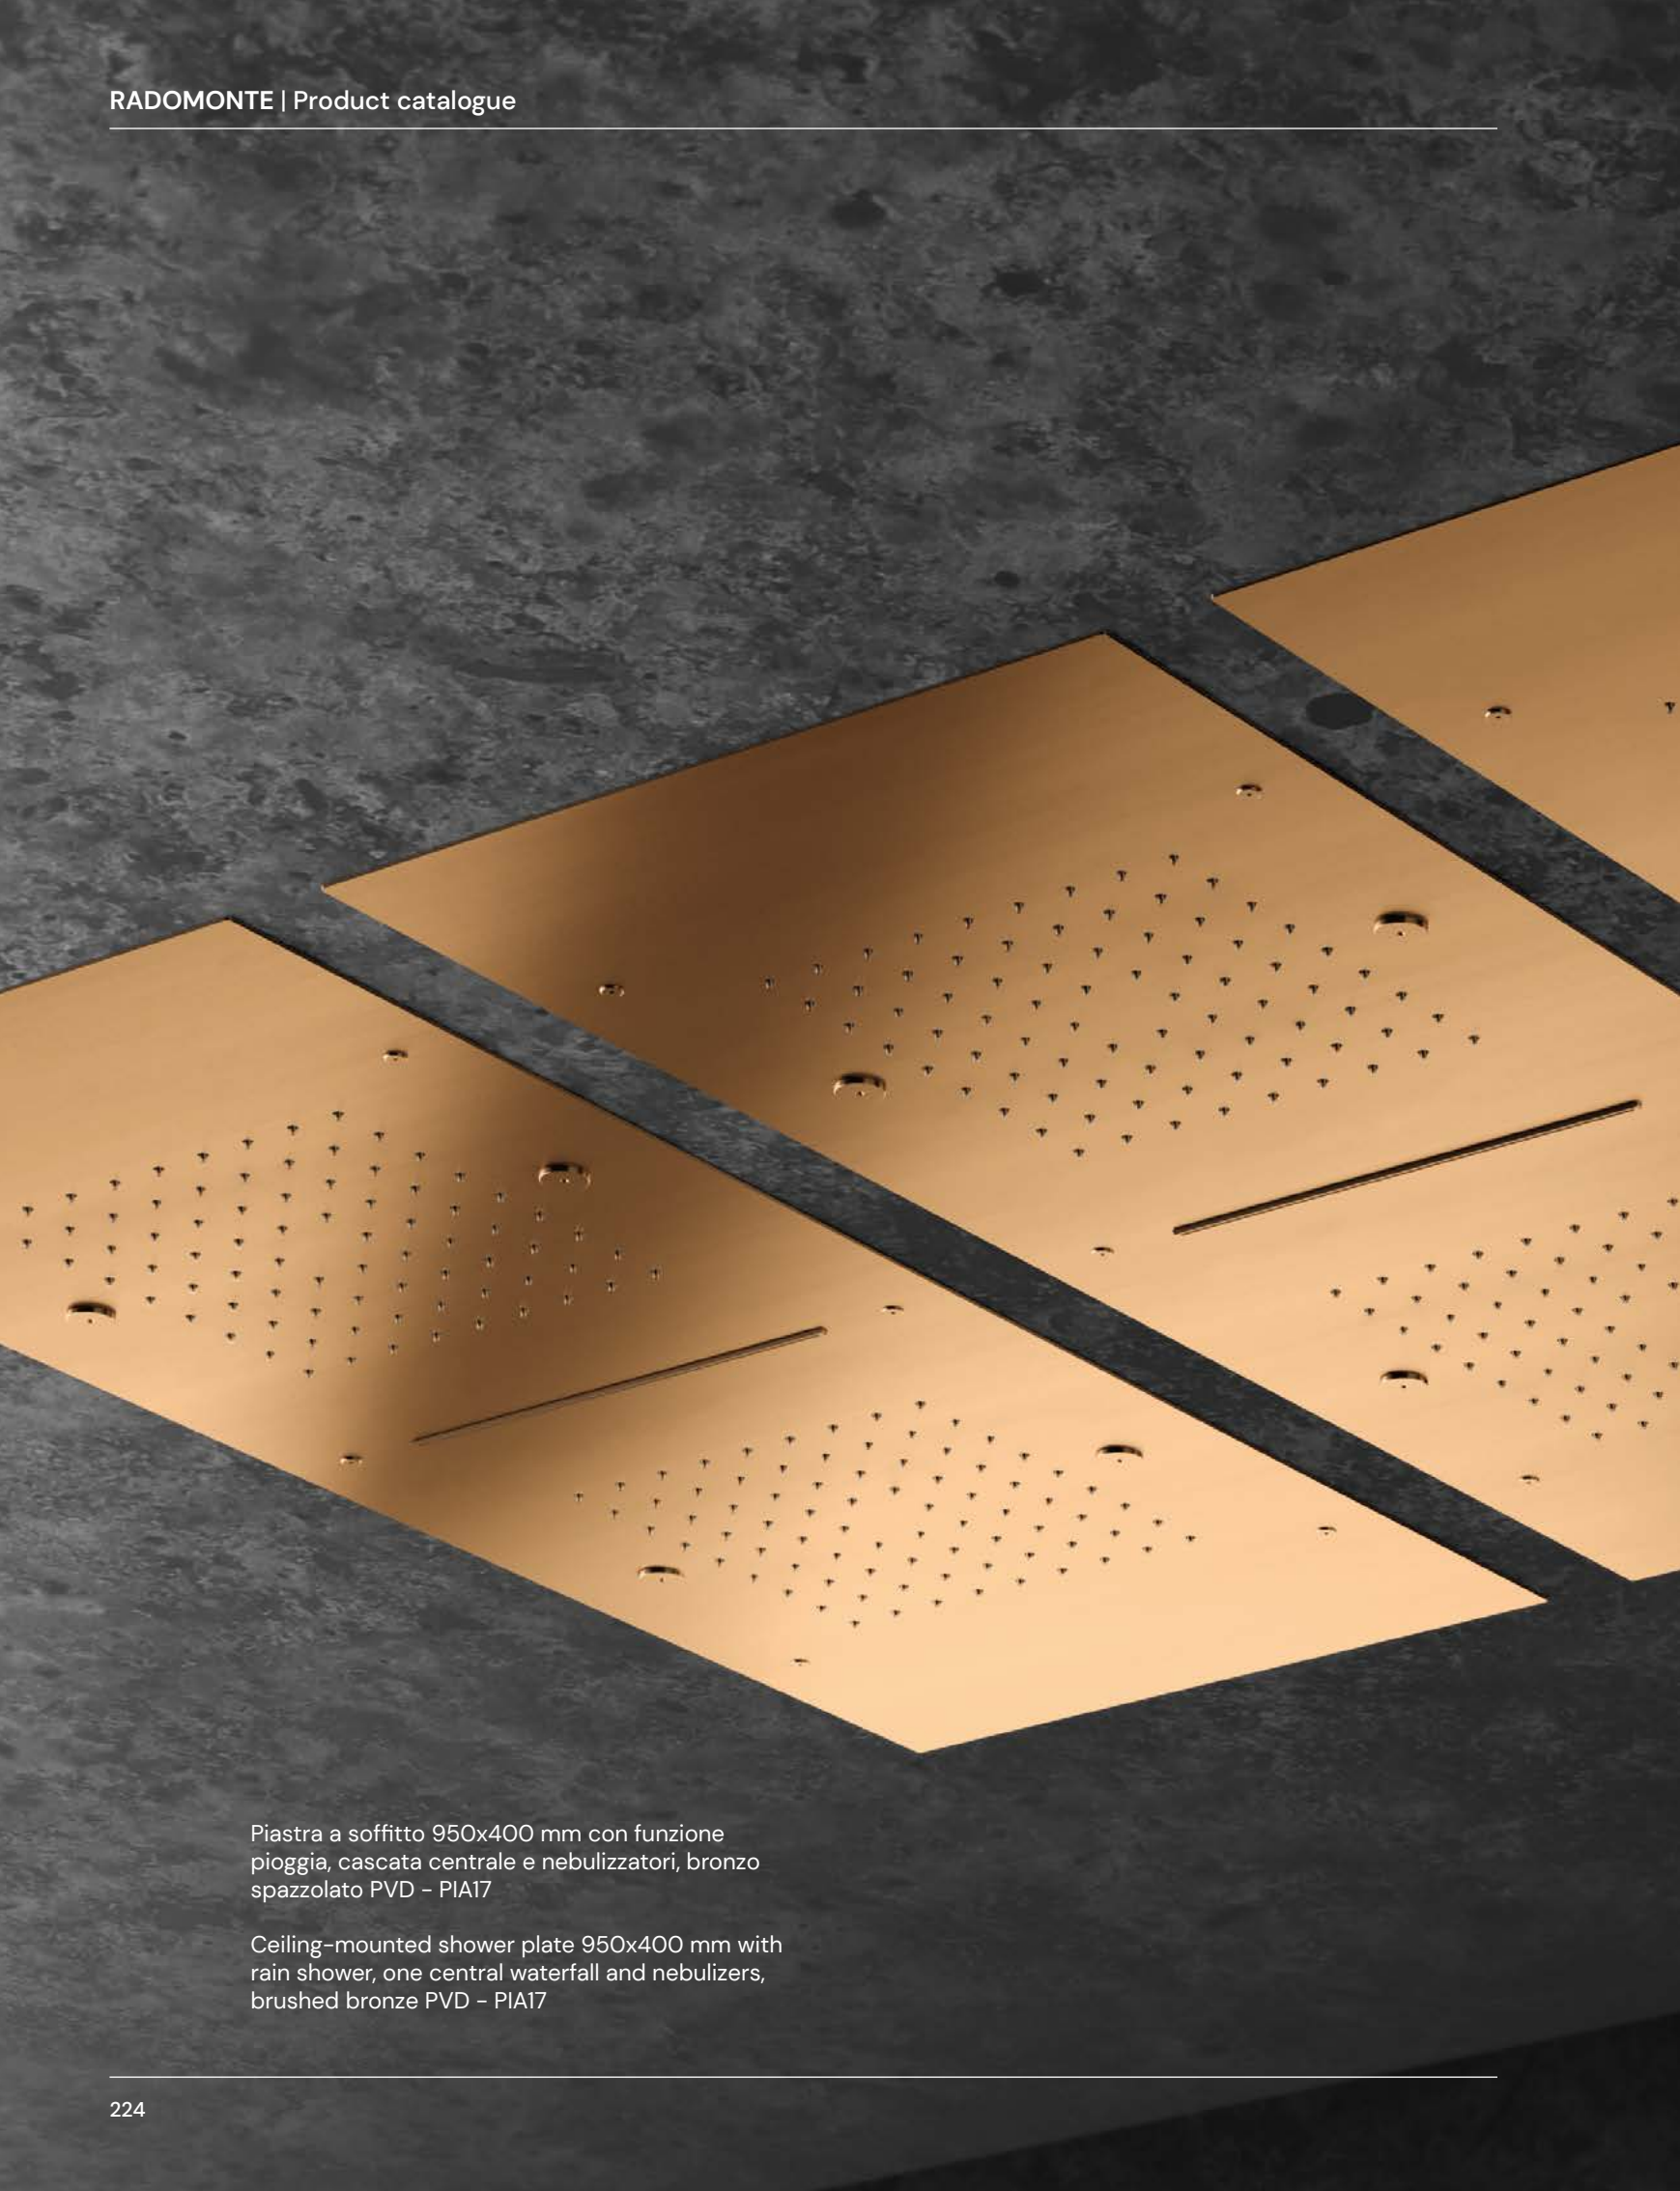

Piastra a soffitto 950x400 mm con funzione pioggia, cascata centrale e nebulizzatori, bronzo spazzolato PVD - PIA17

Ceiling-mounted shower plate 950x400 mm with rain shower, one central waterfall and nebulizers, brushed bronze PVD - PIA17