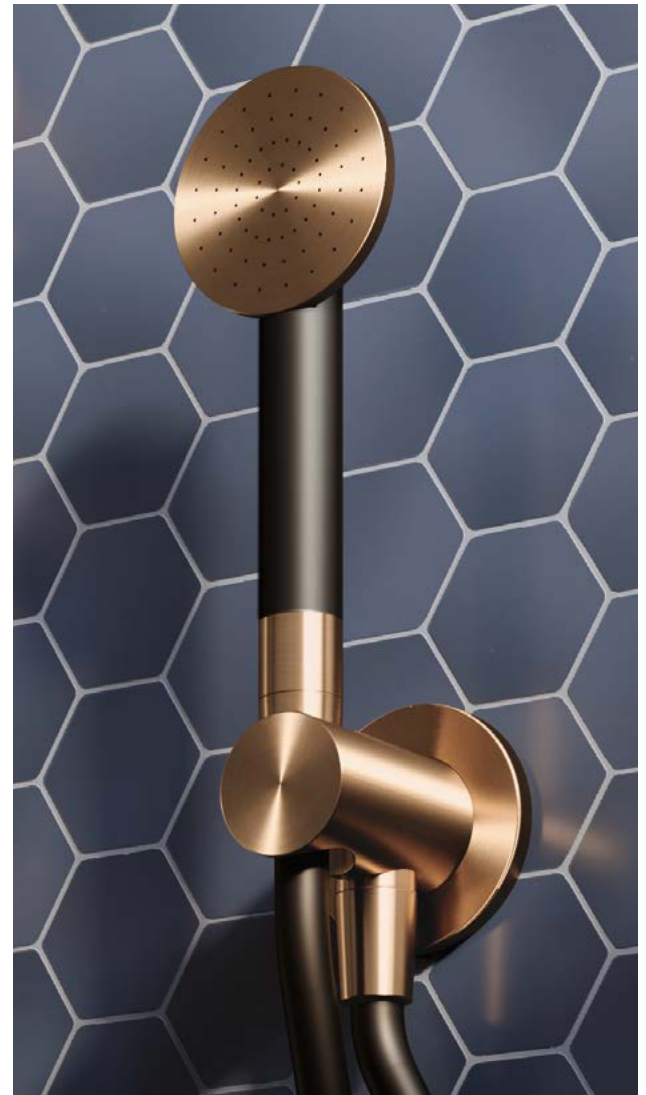

Soffione Tomo Ø 325 mm, bronzo spazzolato PVD – SOF2
Braccio a parete, bronzo spazzolato PVD – BRA1
Miscelatore termostatico con collettore a 3 vie, bronzo spazzolato PVD – TKN56. Kit doccia completo con doccetta Ø 70 mm, bronzo spazzolato PVD – K20

Tomo Ø 325 mm shower head, brushed bronze PVD – SOF2
Wall-mounted shower arm, brushed bronze PVD – BRA1
Thermostatic shower mixer with 3-way manifold, brushed bronze PVD – TKN56. Complete hand shower kit with Ø 70 mm hand shower, brushed bronze PVD – K20